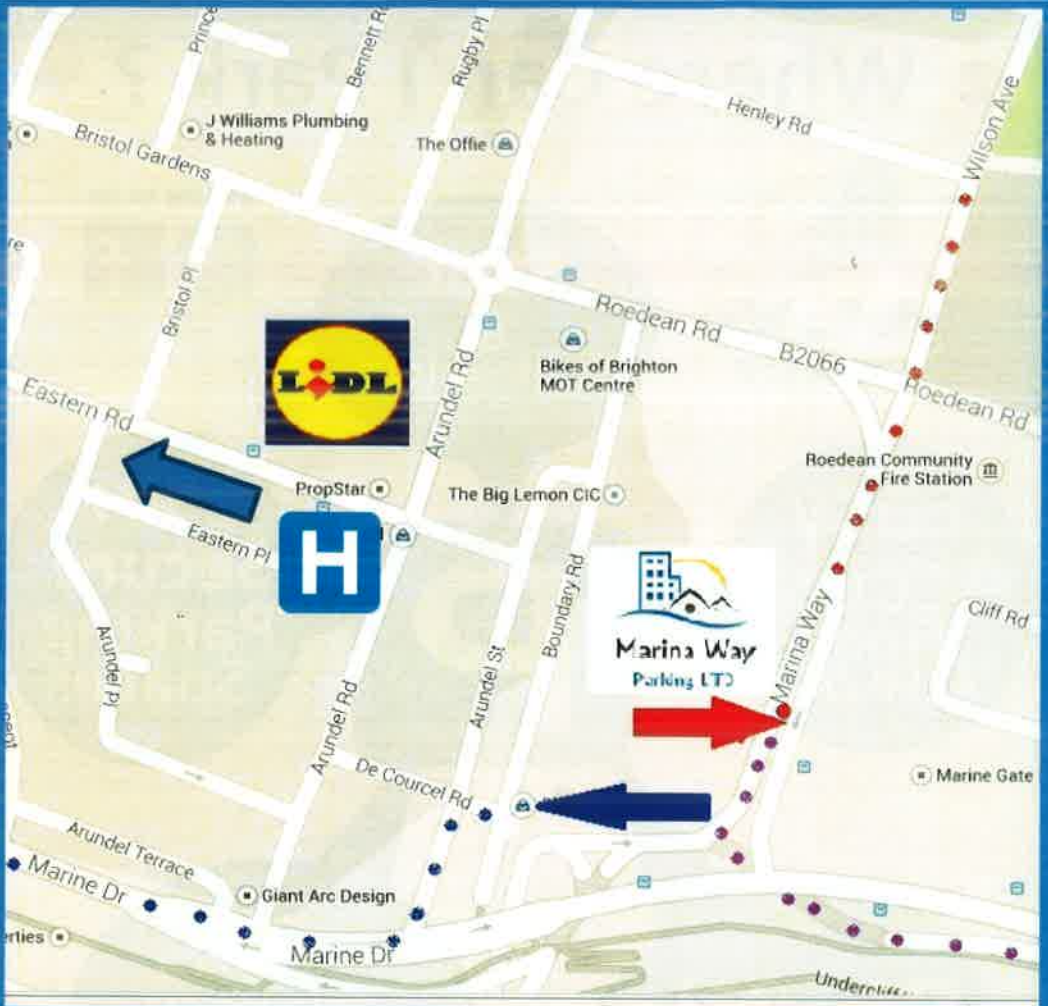

Walking  
distance of

R.S.C.H

**£5 PER DAY**

Marina Way Parking LTD

## How to find us

From **A27 Heading South** take B2123 to Falmer. 3rd exit left to Woodingdean. Over the mini roundabout. At Woodingdean turn right at traffic lights onto Warren Rd. Follow the **RED Route** down Wilson Ave through the traffic lights then onto Marina Way. The entrance is on the right. **Sat Nav BN2 5TR**

From the **A259 Heading East** follow the **BLUE Route** along Marine Drive. Left after pedestrian crossing into Arundel St - 1st right into De Courcel Rd. The entrance is straight ahead. **Sat Nav BN2 5TJ**

From the **A259 Heading West** follow signs for the Marina. At traffic lights turn right into Marina Way. The entrance is on the left **PURPLE Route**. **Sat Nav BN2 5TR**